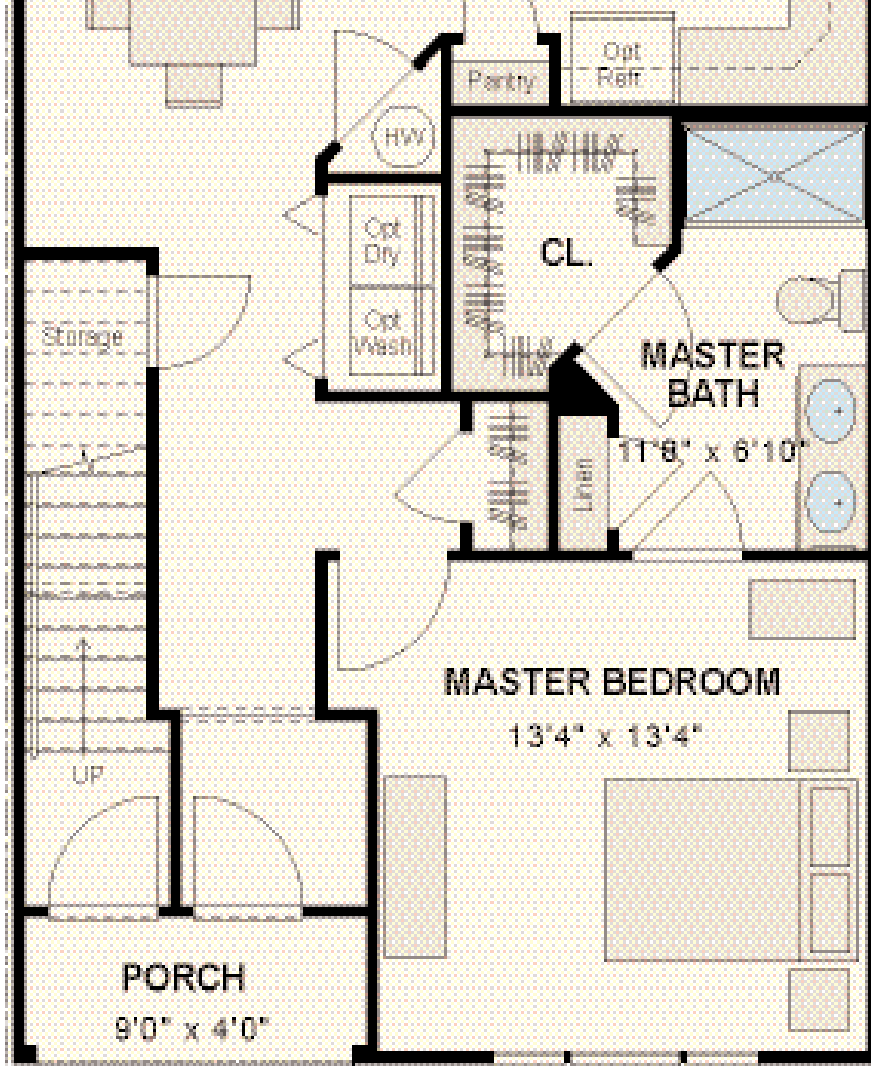

Bromley

1275 square feet

R.A. DePaola, Inc. Exclusive Broker

DE LUCA
HOMES

Square footage shown represents elevation "A". Square footage may vary by elevation. Subject to omissions, errors and changes without notice. © DeLuca Homes 2009

BROMLEY

FLOOR PLAN "C" SHOWN
2 BEDROOMS AND 2 BATHS

Elevation C shown

Elevation A

Elevation B

BROMLEY
 FLOOR PLAN "C" SHOWN
 2 BEDROOMS AND 2 BATHS

FIRST FLOOR

Elevation A Back

Elevation B and C Back

Elevation C Exterior Back