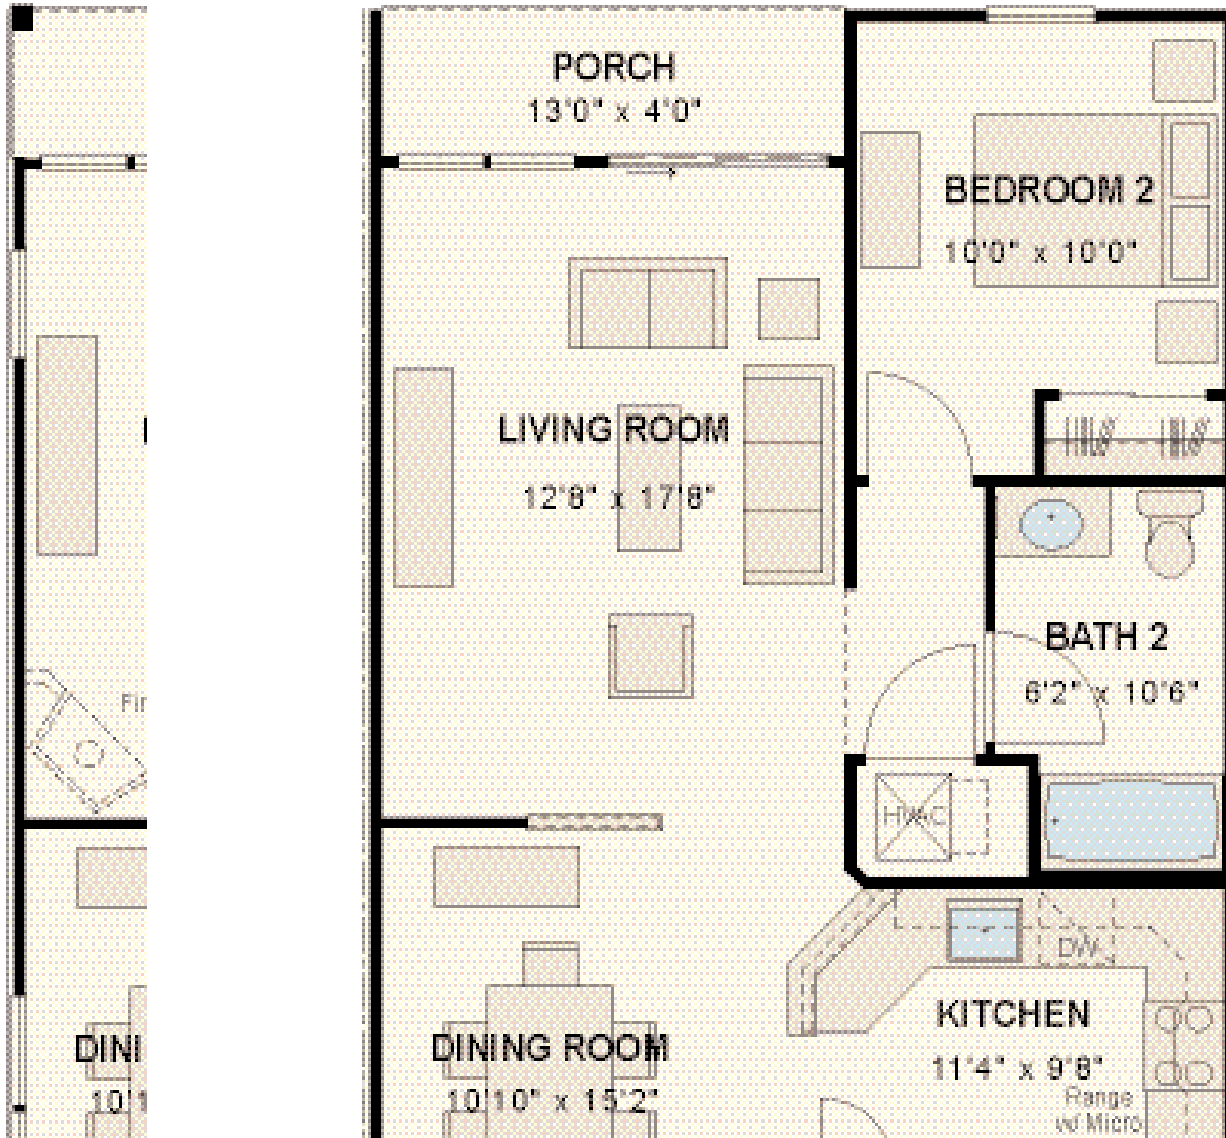

Bromley

1275 square feet

R.A. DePaola, Inc. Exclusive Broker

DE LUCA
HOMES

Square footage shown represents elevation "A". Square footage may vary by elevation. Subject to omissions, errors and changes without notice. © DeLuca Homes 2009

BROMLEY

FLOOR PLAN "C" SHOWN
2 BEDROOMS AND 2 BATHS

Elevation C shown

Elevation A

Elevation B

BROMLEY
 FLOOR PLAN "C" SHOWN
 2 BEDROOMS AND 2 BATHS

FIRST FLOOR

Elevation A Back

Elevation B and C Back

Elevation C Exterior Back