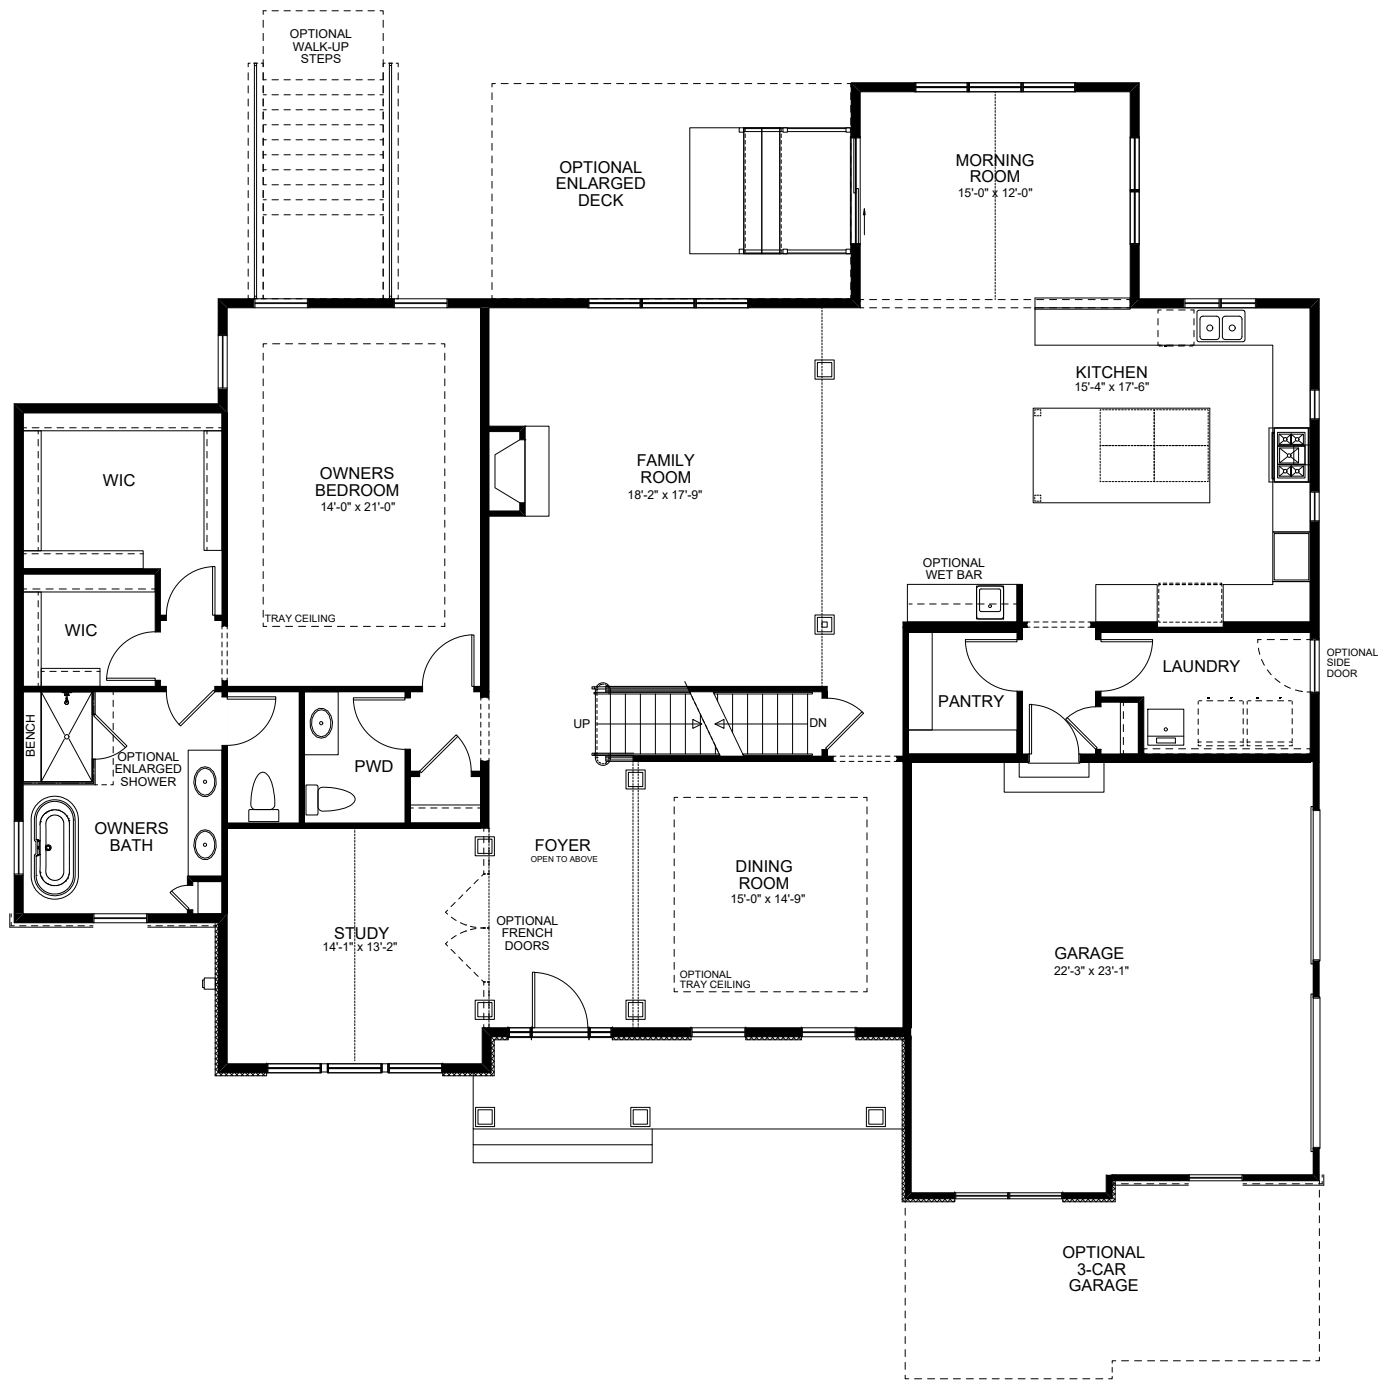

Manor Elevation "C" - 3665 sqft

Colonial Elevation "A" - 3682 sqft

Country Farmhouse Elevation "B" - 3665 sqft

BARTRAM

3665 square feet

Country Farmhouse Elevation

Bartram

FIRST FLOOR PLAN

3 BEDROOM AND 2 1/2 BATH

Subject to omissions, errors and changes without notice. © DeLuca Homes 2017

Bartram

SECOND FLOOR PLAN

3 BEDROOM AND 2 1/2 BATH

Subject to omissions, errors and changes without notice. © DeLuca Homes 2017

Bartram

BASEMENT OPTIONS