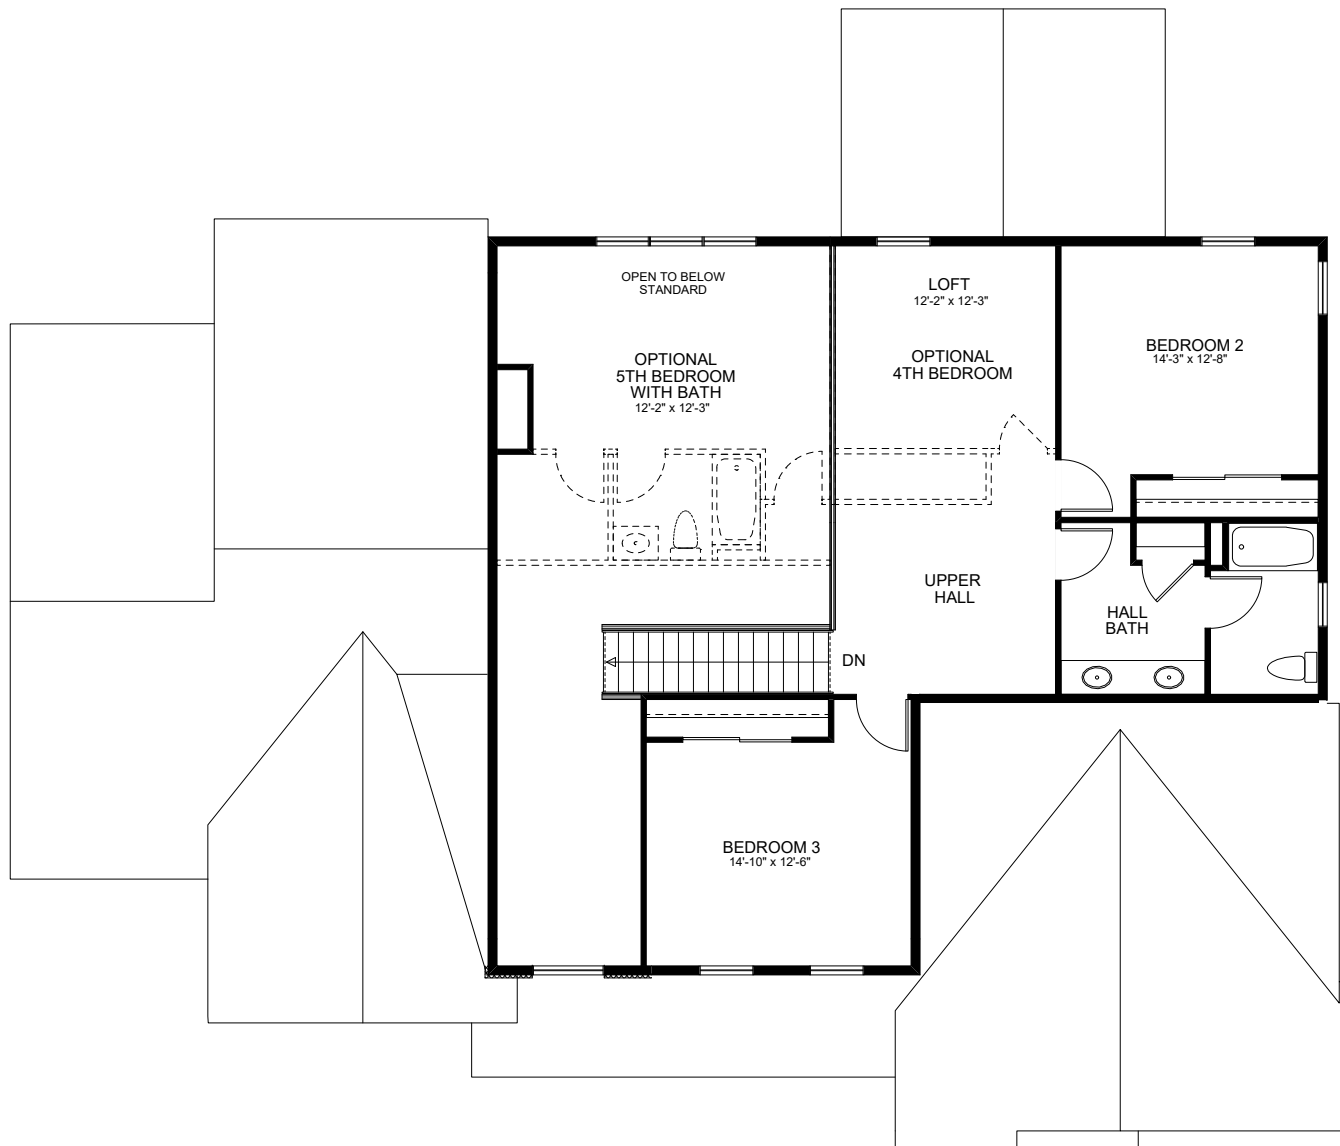

Manor Elevation "C" - 3665 sqft

Colonial Elevation "A" - 3682 sqft

Country Farmhouse Elevation "B" - 3665 sqft

BARTRAM

3665 square feet

Country Farmhouse Elevation

Bartram

FIRST FLOOR PLAN

3 BEDROOM AND 2 1/2 BATH

Subject to omissions, errors and changes without notice. © DeLuca Homes 2017

Bartram

SECOND FLOOR PLAN

3 BEDROOM AND 2 1/2 BATH

Subject to omissions, errors and changes without notice. © DeLuca Homes 2017

Bartram

BASEMENT OPTIONS