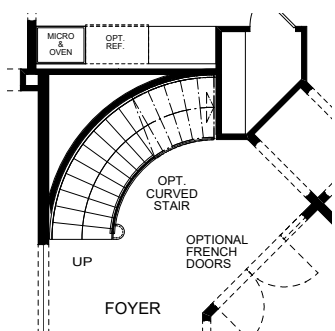

Country Manor Elevation "C" - 3751 sqf

Estate Elevation "D" - 3735 sqf

Colonial Elevation "A" - 3715 sqf

Country Farmhouse Elevation "B" - 3735 sqf

SIENNA

3735 square feet

Country Farmhouse Elevation

Sienna

FIRST FLOOR PLAN

4 BEDROOM AND 3 1/2 BATH

OPTIONAL MULT-GENERATIONAL SUITE

OPTIONAL CURVED STAIR

Subject to omissions, errors and changes without notice. © DeLuca Homes 2017

Sienna

SECOND FLOOR PLAN

4 BEDROOM AND 3 1/2 BATH