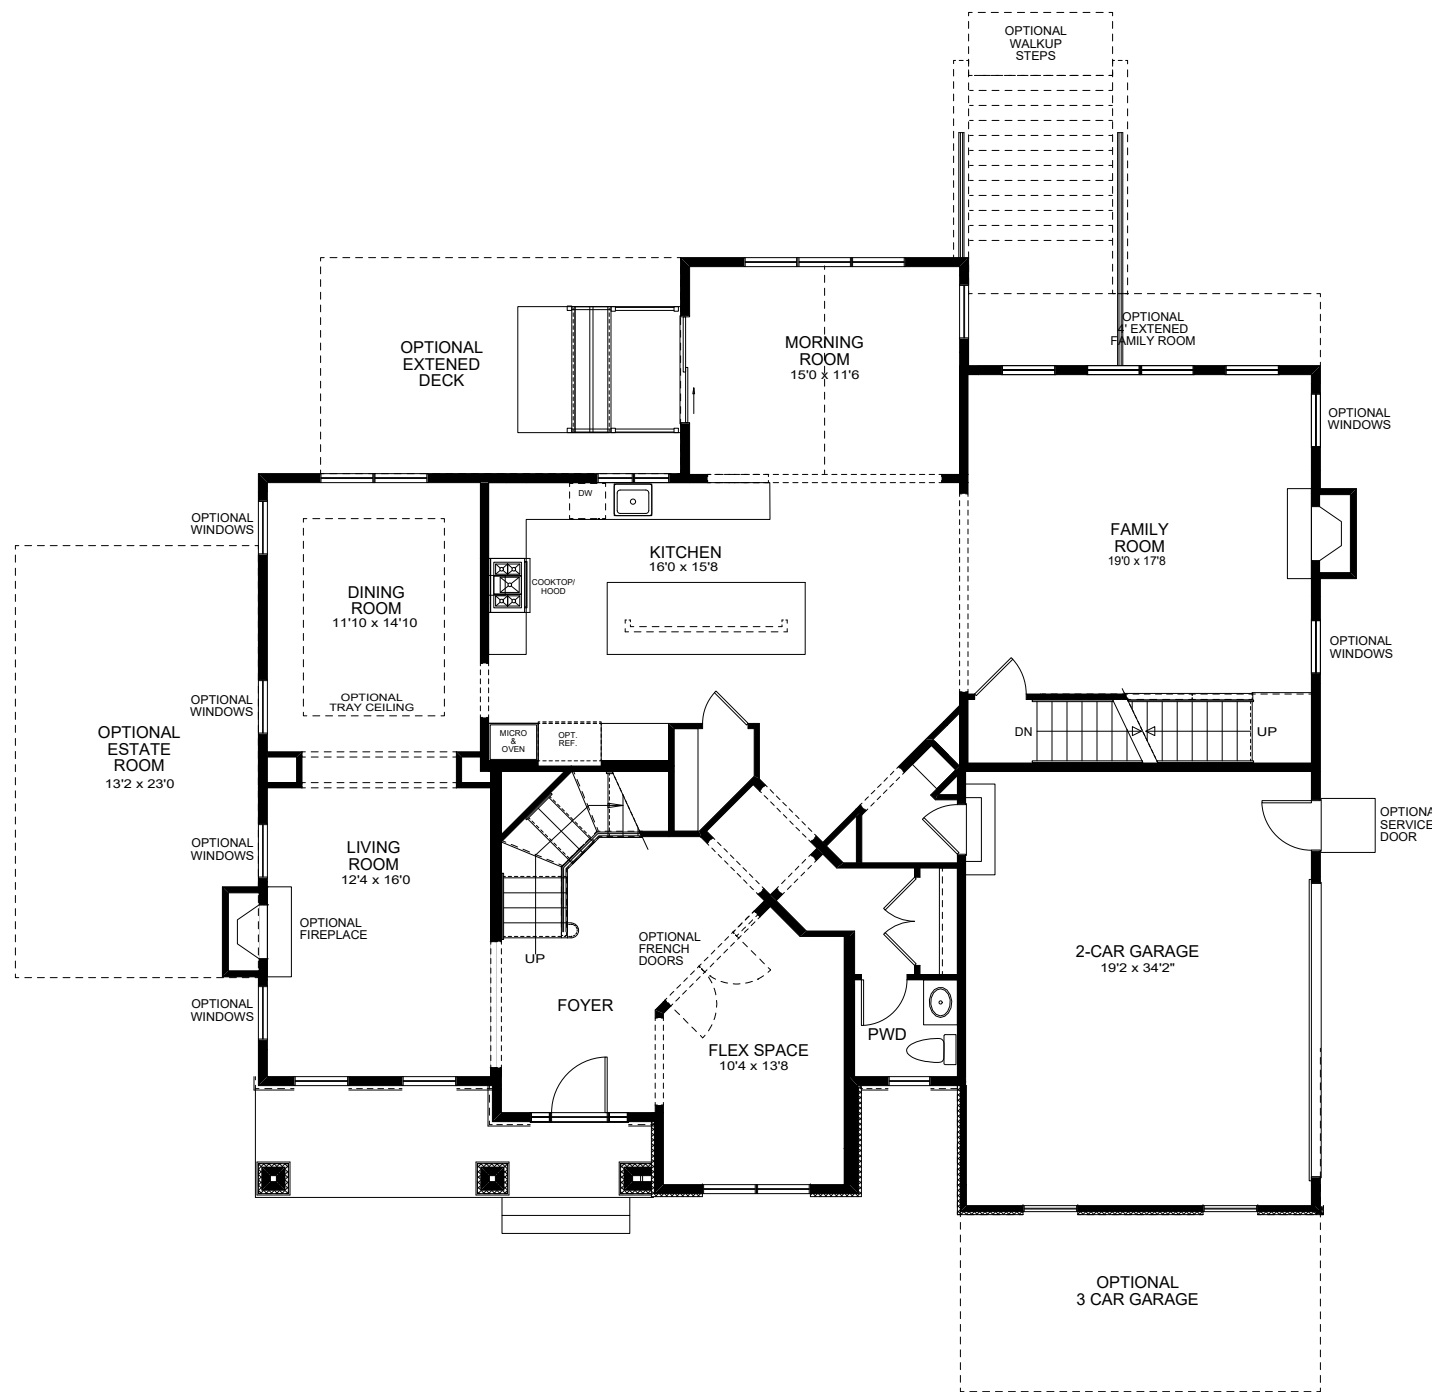

Country Manor Elevation "C" - 3751 sqf

Estate Elevation "D" - 3735 sqf

Colonial Elevation "A" - 3715 sqf

Country Farmhouse Elevation "B" - 3735 sqf

SIENNA

3735 square feet

Country Farmhouse Elevation

Sienna

FIRST FLOOR PLAN

4 BEDROOM AND 3 1/2 BATH

OPTIONAL MULT-GENERATIONAL SUITE

OPTIONAL CURVED STAIR

Subject to omissions, errors and changes without notice. © DeLuca Homes 2017

Sienna

SECOND FLOOR PLAN

4 BEDROOM AND 3 1/2 BATH