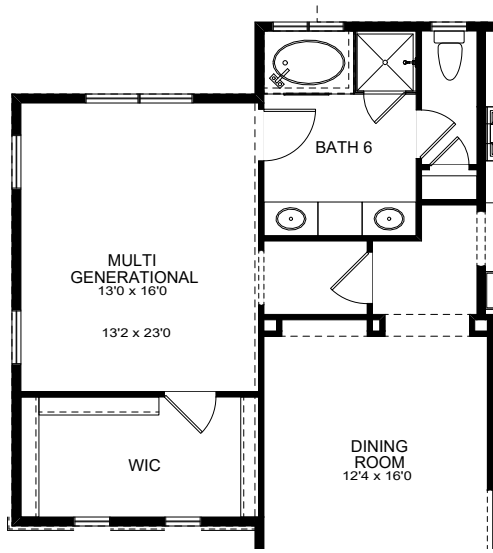

Country Manor Elevation "C" - 3751 sqf

Estate Elevation "D" - 3735 sqf

Colonial Elevation "A" - 3715 sqf

Country Farmhouse Elevation "B" - 3735 sqf

SIENNA

3735 square feet

Country Farmhouse Elevation

Sienna

FIRST FLOOR PLAN

4 BEDROOM AND 3 1/2 BATH

OPTIONAL MULT-GENERATIONAL SUITE

OPTIONAL CURVED STAIR

Subject to omissions, errors and changes without notice. © DeLuca Homes 2017

Sienna

SECOND FLOOR PLAN

4 BEDROOM AND 3 1/2 BATH