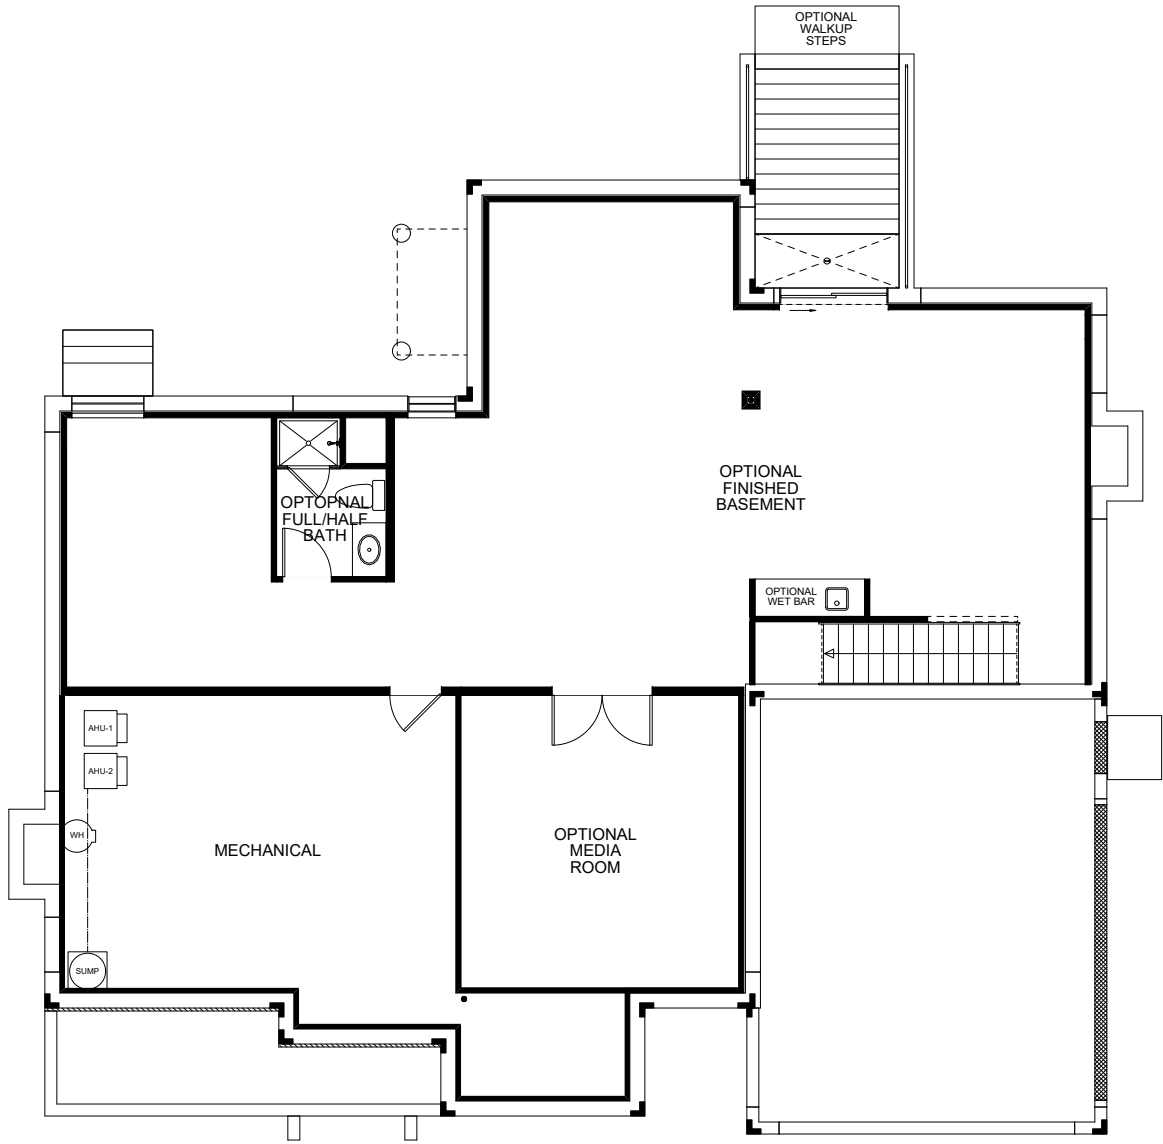

Sienna

BASEMENT OPTIONS

OPTIONAL
FINISHED BASEMENT

Subject to omissions, errors and changes without notice. © DeLuca Homes 2017