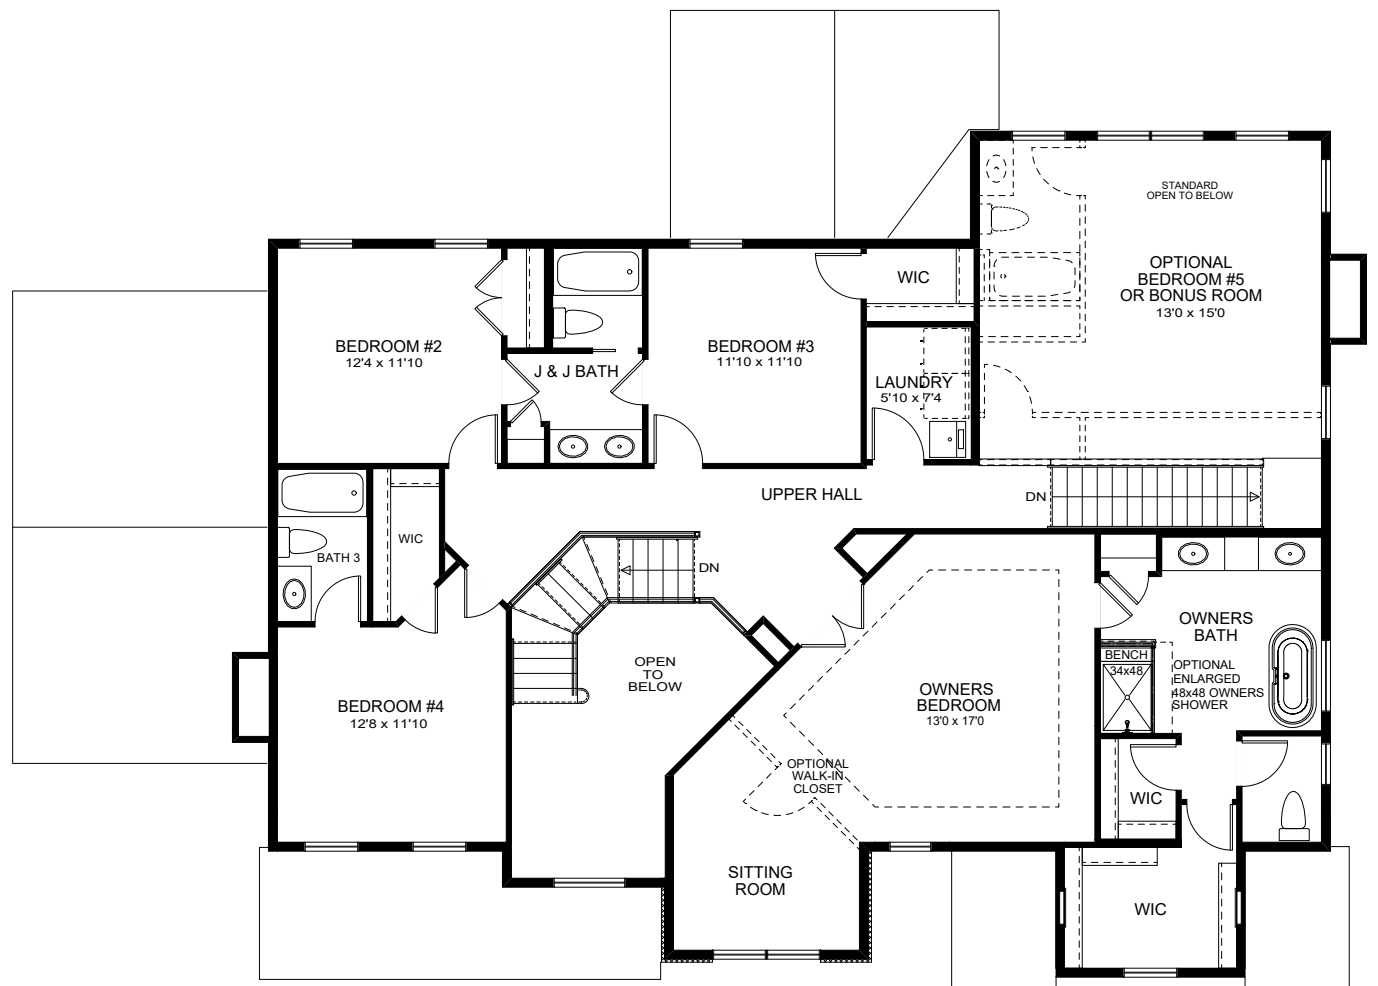

Country Manor Elevation "C" - 3751 sqf

Estate Elevation "D" - 3735 sqf

Colonial Elevation "A" - 3715 sqf

Country Farmhouse Elevation "B" - 3735 sqf

SIENNA

3735 square feet

Country Farmhouse Elevation

Sienna

FIRST FLOOR PLAN

4 BEDROOM AND 3 1/2 BATH

OPTIONAL MULT-GENERATIONAL SUITE

OPTIONAL CURVED STAIR

Subject to omissions, errors and changes without notice. © DeLuca Homes 2017

Sienna

SECOND FLOOR PLAN

4 BEDROOM AND 3 1/2 BATH